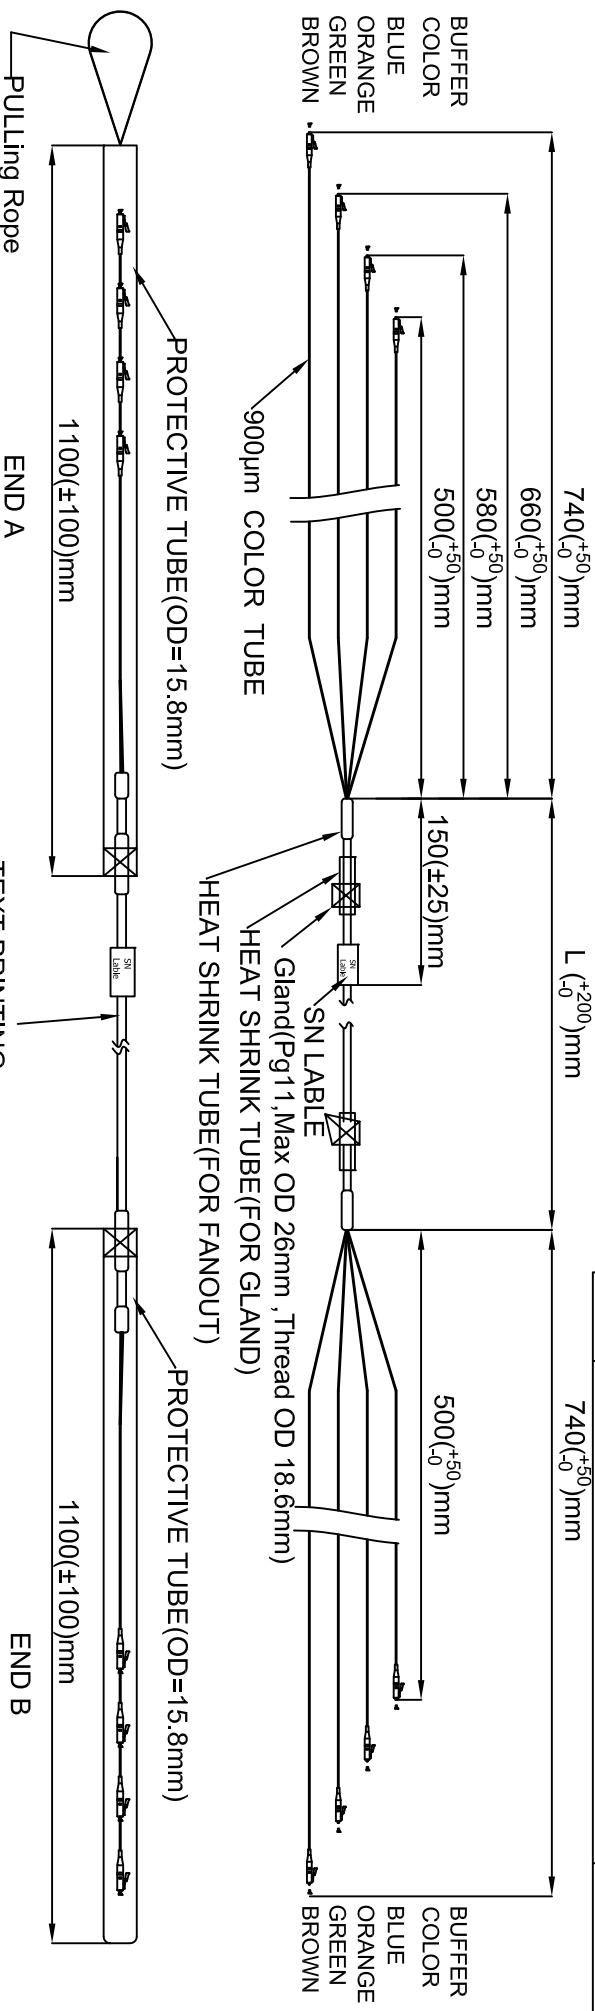

REV.	REVISION	DATE

TEXT PRINTING:
 ACT Premium Multi mode Fiber Optic 4c Tight Buffer
 Cable 50/125um OM3 LSZH{batchcode}xxxxM

CABLE CONSTRUCTION
 OUTER JACKET:LSZH AQUA Φ4.0mm
 STRENGTH MEMBER
 COLORED TIGHT BUFFER FIBER(900um)

ITEM	QTY	PART NO.	DESCRIPTION
RL2115	150	492.1(150000)	4XLC-4XLC 50/125 OM3 TB 150M
RL2114	140	459.3(140000)	4XLC-4XLC 50/125 OM3 TB 140M
RL2113	130	426.5(130000)	4XLC-4XLC 50/125 OM3 TB 130M
RL2112	120	393.7(120000)	4XLC-4XLC 50/125 OM3 TB 120M
RL2111	110	360.8(110000)	4XLC-4XLC 50/125 OM3 TB 110M
RL2110	100	328.1(100000)	4XLC-4XLC 50/125 OM3 TB 100M
RL2109	90	295.3(90000)	4XLC-4XLC 50/125 OM3 TB 90.0M
RL2108	80	262.5(80000)	4XLC-4XLC 50/125 OM3 TB 80.0M
RL2107	70	229.7(70000)	4XLC-4XLC 50/125 OM3 TB 70.0M
RL2106	60	196.9(60000)	4XLC-4XLC 50/125 OM3 TB 60.0M
RL2105	50	164.0(50000)	4XLC-4XLC 50/125 OM3 TB 50.0M
RL2104	40	131.2(40000)	4XLC-4XLC 50/125 OM3 TB 40.0M
RL2103	30	98.4(30000)	4XLC-4XLC 50/125 OM3 TB 30.0M
RL2102	20	65.6(20000)	4XLC-4XLC 50/125 OM3 TB 20.0M
RL2101	10	32.8(10000)	4XLC-4XLC 50/125 OM3 TB 10.0M
PART NO.	**	xx	L
ITEM	QTY	PART NO.	DESCRIPTION

Remark:
 1.Insertion Loss<0.20dB
 Return Loss > 35dB
 2.3D of UPC
 Radius of Curvature:7~12mm
 Vertex Offset:0um~30um
 Fiber Height Spherical:-30nm~30nm

CUSTOMER APPROVAL:		DATE:	
			
DRAWN BY Vernon	DATE 2015/1/107	TITLE: LC - LC 50/125 OM3 LSZH AQUA	
CHECKED BY Wale	DATE 2015/1/108	CUSTOMER	CUSTOMER PART NO.
APPROVED BY David	DATE 2015/1/108	DRAWING NO.	Ref. NO.
SALE BY	DATE	TRENDX PART NO.	REV. A