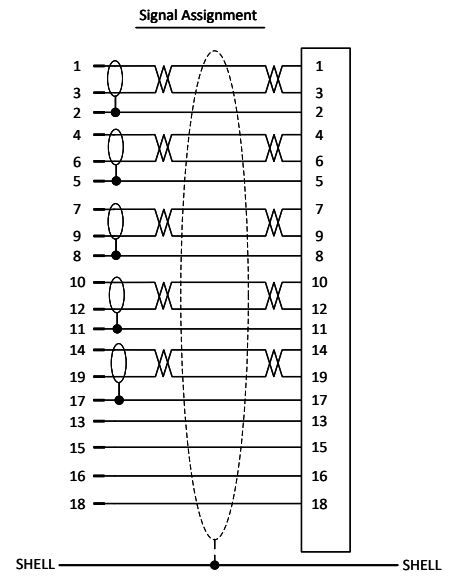

ITEM	PART	DESCRIPTION
A + B	Connector type	HDMI A male
	Contacts	Gold plated
	Hood	Molded plastic
	Shield type	Aluminum Mylar
	Conductor material	Copper
C	Cable colour	Black
	Outer jacket	PVC
	Wire gauge	30 AWG
	Outer diameter	∅6.0 ±0.2mm
	Bend radius	40mm
	Temperature range	-20°C to +70°C (+5%)
	Humidity range	45% to 65%
	Max. bandwidth	18 Gb/s
	HDMI version	1.4
	HDMI standard	HDMI High Speed
	Max. resolution @ 30Hz	3840 x 2160p (4K)
Max. resolution @ 60Hz	1920 x 1080p	
Chroma sampling	4:2:0	
Colour bit depth	8 bits per colour	

Item No.	Length
AK3789	0.5m
AK3790	1.0m
AK3791	1.5m
AK3792	2.0m
AK3793	3.0m

HDMI High Speed cable v1.4

Item : AK37xx

Revision : 01-AA

Date : 27-07-2023

This drawing is proprietary information of ACT Connectivity Solutions and confidential and provided to you for internal use on a need to know basis only. This document may not be duplicated for or disseminated to any third party without the prior explicit written consent of ACT Connectivity Solutions. Copies of this document, Printed or electronic, are uncontrolled and intended only for immediate use.