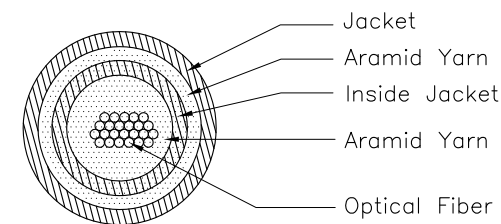

Cable Section (SCALE 5/1)

"#" : Matching DIM. "*" : Important DIM. Others General DIM.	DRAWING	08.JUL.2020	YMN	ACT	
	CHECK	08.JUL.2020	DAY		
	APPROVAL	08.JUL.2020	FRANK		
GENERAL TOLERANCE OF DIMENSIONS X.XXX ±0.005 X.XX ±0.05 X.X ±0.1	DATE	NAME	ITEM NO.: DC55xx		
	SCALE	1/1 (A4)	UNIT	mm	
	DRAWING NO. 24F Prefab OM4 Polarity Twist LC(S01)		DES.: 24F Prefab OM4 Polarity Twist LC		
DRAWING CLASSIFICATION		S	SHEET	3 OF 4	
				01