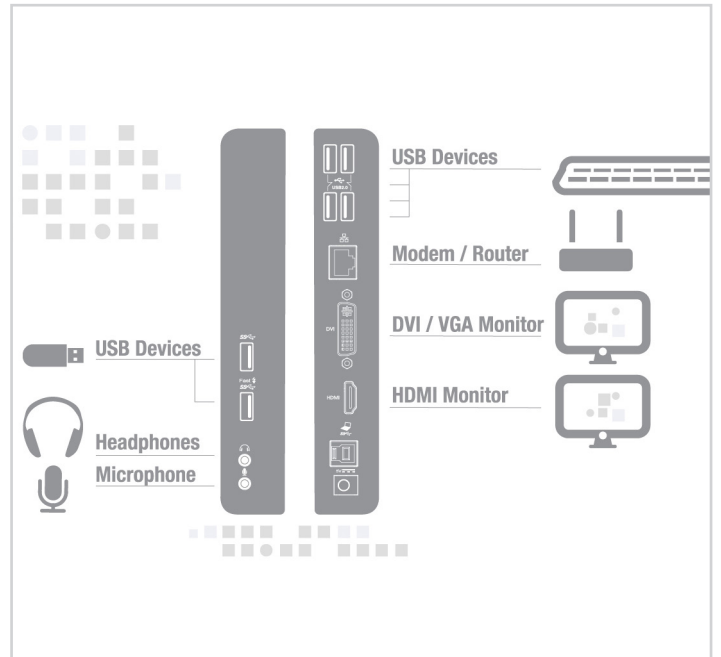

SKU	EAN	SHORT PRINT DESCRIPTION
AC6150	8716065418989	Docking station, with HDMI, DVI, 2x USB 3.1 Gen 1 (USB 3.0) , 4x USB 2.0, Ethernet and 2x 3.5mm