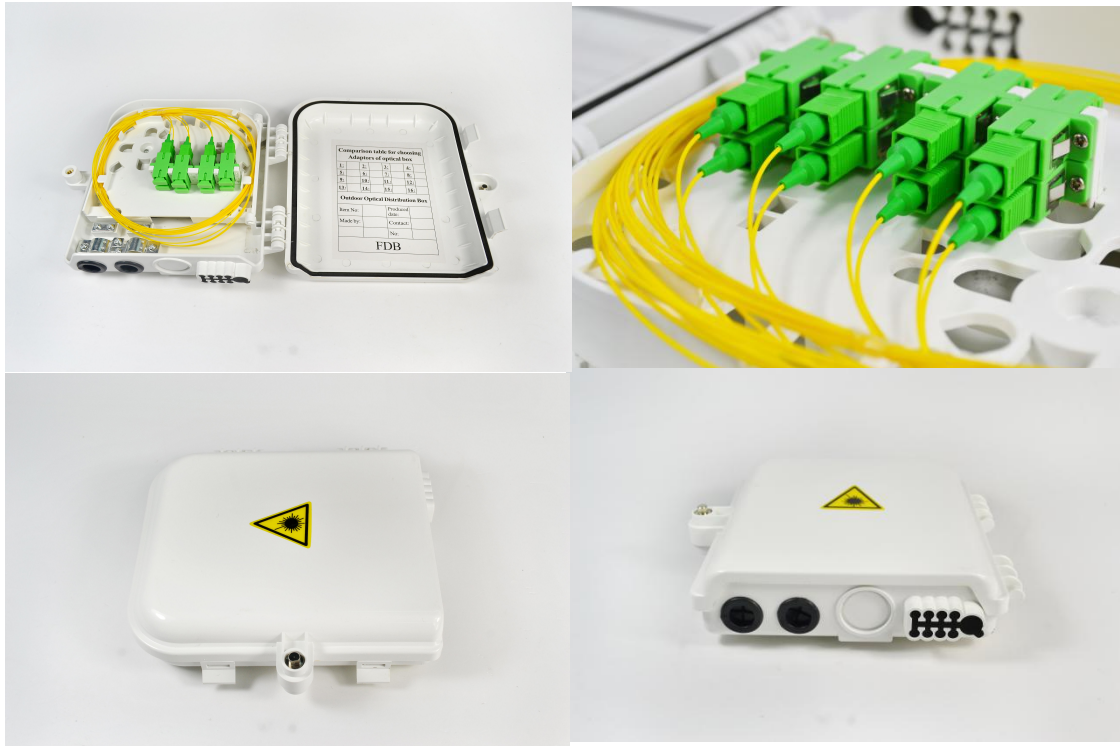

Fiber Optic Terminal Box

Application

Widely used in FTTH access network.
 Telecommunication Networks
 CATV Networks
 Data communications Networks
 Local Area Networks

Features

Industry Standard User Interface, be made of high impact plastic.
 Anti-UV, Ultra violet resistant and rainfall resistant.
 Can accommodate 1*8 or 1*4 PLC splitter
 Up to 8 FTTH drops.
 Wall and pole mountable.
 3 inlet ports, 8 outlet ports

Specifications

Port : 8
 Material : PC +ABS
 Size:200mm(W)x215mm(H)x54mm(D)
 N.W (kg/pcs):0.565
 Packing information: 530×500×390mm/20PCS/17KG/Carton