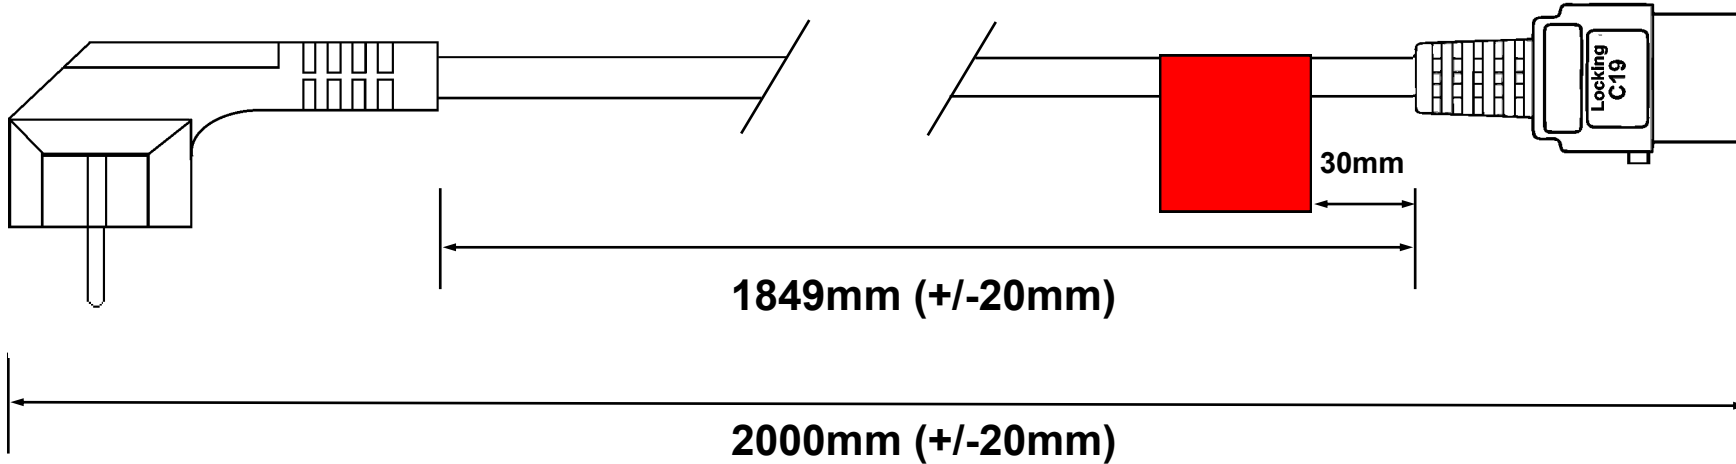

AK5043

EL262S

CABLE REQUIREMENTS:

Colour: BLACK
Type: 3 Core 1.50mm² H05VV-F (European Approved)
Conductor Colour Codes:
 Earth (Green & Yellow) 
 Neutral (Blue) 
 Live (Brown) 

Complete Powerlead Rated: 16A/250V

PLUG / END A REQUIREMENTS:

Type: SW102
Colour: BLACK
Rating: 16A
Reference: 3 Pole R/A Schuko Plug (European Approved)

CONNECTOR / END B REQUIREMENTS:

Type: SW920
Colour: BLACK
Rating: 16A
Reference: C19 IEC Lock Connector (European Approved)

EXTRA REQUIREMENTS:

PACKAGING OUTERTBC
 PIN PROTECTING COVERNO
 WIRING INSTRUCTIONSNO
 PRE-SHIPMENT INSPECTION REQUIRED....NO

COMMENTS: Require MI062 (IEC LOCK warning label) applied 30mm from SW920 connector.