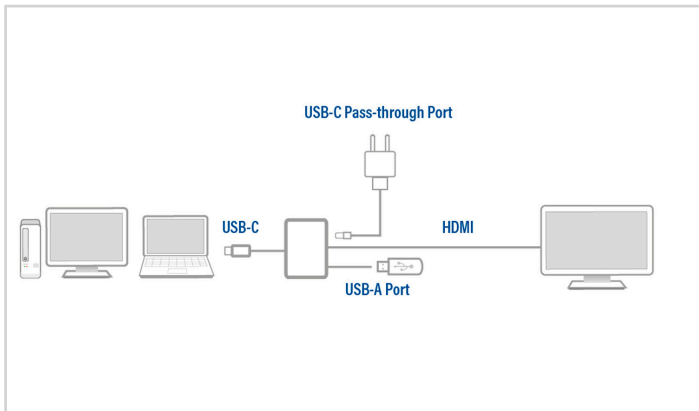

<---

Connect a notebook with USB-C to a monitor or beamer with HDMI

Connect a source device with USB-C to a monitor or beamer with HDMI by using the USB-C 3.2 Gen1 to HDMI adapter. The USB-C port of the source device must support DP Alt Mode. The USB-C to HDMI Adapter supports the maximum resolution of 4096 x 2160 (4K) @ 30Hz. The AC7022 has an additional USB-A data port.

USB-C Power Delivery Pass-Through port 60W

The USB-C Pass-Through port supports power delivery 60W. The notebook is always charged with the right amount of power thanks to the pre-defined Power Delivery profiles. The charger communicates with the notebook to negotiate the most effective charging profile.

Please make sure the USB-C port of your source device supports DP Alt Mode.

SKU	EAN	SHORT PRINT DESCRIPTION
AC7022	8716065437492	USB-C to HDMI female adapter with PD Pass-Through 60W, 4K, USB-A