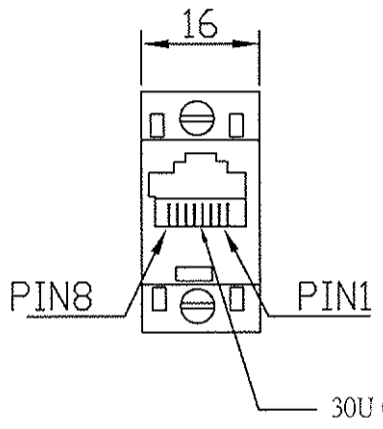

BEIGE COLOR ADAPTER

NOTES:

1).DB9F WITH RJ45 JACK 8P8C 30U WITH KEY ABS 94V-2.
 COLOR:BEIGE

2).UL1007 26# WIRE PVC JACKET(L=85mm)

3).GOLD WIRE:13MM. 15MM

RJ45 DB9F

- 1----BLUE----
- 2---ORANGE---
- 3----BLACK----
- 4----RED-----
- 5----GREEN----
- 6---YELLOW----
- 7---BROWN----
- 8----WHITE----

Company		Goods Code		Draw		Date	2010.08.02	D		
ITEM NO.	TD09F8	Drawing Evidence		Check		Date		C		
Goods NO.				Approval		Date	2010.08.09	B		
Original NO.	S-*****	Unit(mm)						VER. A		