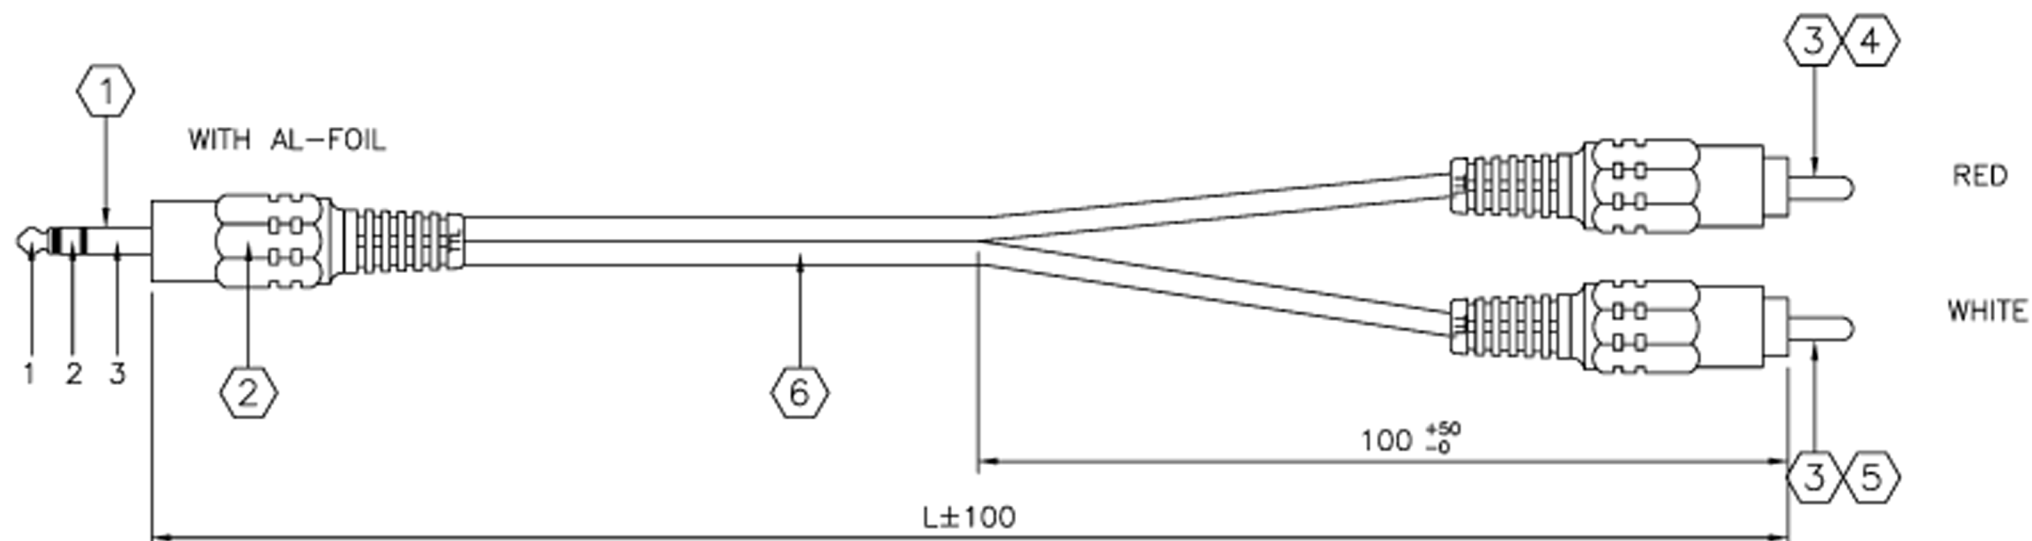

CUSTOMER'S APPROVAL: _____ DATE: _____

FIRST ARTICLE SAMPLE REQUIRED: YES, NO.

CUST. P/N	L (mm)
AK2230	2000
AK2232	3000
AK2234	5000
AK2236	10000
AK2237	15000
AK2238	20000

PINOUT CONFIGURATION

Ø3.5 STEREO PLUG	RCA PLUG WHITE	RCA PLUG RED
1 ————— CENTER		
2 ————— CENTER		
3 ————— SHELL		

UNIT: mm

ITEM	DESCRIPTION	QTY.	UNIT.
1	Ø3.5mm STEREO PLUG(GOLD FLASH)	1	PCS.
2	TRANSPARENT ASS'Y PVC HOOD(WITH AL-FOIL)	1	PCS.
3	RCA PLUG(GOLD FLASH)	2	PCS.
4	RED ASS'Y PVC HOOD	1	PCS.
5	WHITE ASS'Y PVC HOOD	1	PCS.
6	NON-UL (26AWG WIRE+SPIRAL)*2F; FLAT CABLE TRANSPARENT PVC JACKET	SEE	DWG.

REVISED DETAILS

REV.	DESCRIPTION	DATE	REMOVED BY
A	ADD LENGTH 15M, 20M	MAR.09.06	STANLEY

Part number:

Revision:

A

RFQ number:

Drawing

Drawn by: