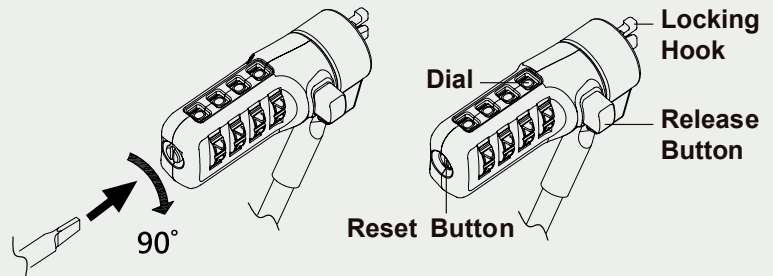

Setting your own combination

1. Turn the Dials to the factory preset combination 0-0-0-0.
2. Turn the Reset Button 90° clockwise with a small flathead screwdriver or similar tool.
3. Turn the Dials to set your own desired combination.
4. Turn the Reset Button 90° counterclockwise back to its original position. Your lock is now ready to open at its new combination.