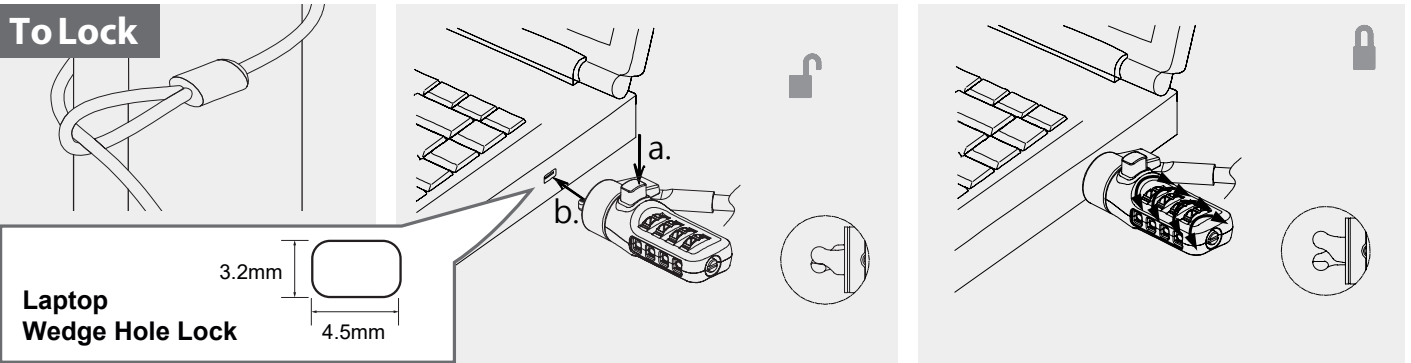

EN For service, manuals, firmware or updates visit www.act-connectivity.com

NL Voor service, handleidingen, firmware updates bezoekt u www.act-connectivity.com FR Pour l'entretien, les manuels, les mises à jour du firmware ou l'assistance, visitez www.act-connectivity.com IT Per servizi, manuali, aggiornamento firmware e supporto visitate www.act-connectivity.com DE Dienstleistungen, Handbücher, Firmware-Updates oder Support-Dienste werden unter www.act-connectivity.com angeboten ES Para obtener asistencia, manuales, actualizaciones de firmware o soporte, visite www.act-connectivity.com PT Para assistência, manuais, atualizações de firmware ou apoio técnico, visite www.act-connectivity.com HU Szerviz, kézikönyvek, firmware-frissítések és támogatás ügyében látogasson el a következő oldalra: www.act-connectivity.com CZ Bezpečnostní informace můžete nalézt na adrese www.act-connectivity.com DK Du kan finde sikkerhedsoplysningerne på www.act-connectivity.com NO Du finner sikkerhetsinformasjon på www.act-connectivity.com FI Turvallisuustiedot löytyvät osoitteesta www.act-connectivity.com SI Varnostne informacije so na voljo na naslovu www.act-connectivity.com BG Информация за безопасност ще откриете на www.act-connectivity.com GR Μπορείτε να βρείτε πληροφορίες ασφαλείας στη διεύθυνση www.act-connectivity.com PL Informacje dotyczące bezpieczeństwa znajdują się pod adresem www.act-connectivity.com.

EN Made in Taiwan

NL Geproduceerd in Taiwan FR Fabriqué en Taiwan IT Prodotto a Taiwan DE Hergestellt in Taiwan ES Hecho en Taiwan PT Fabricado na Taiwan HU Taiwanban készült CZ Vyrobeno na Tchaj-wanu DK Fremstillet i Taiwan NO Laget i Taiwan SE Tillverkad i Taiwan FI Valmistettu Taiwanissa SI Izdelano na Tajvanu BG Произведено в Тайван GR Κατασκευασμένο στην Ταϊβάν PL Wyprodukowano w Tajwan.

5 Year Warranty ACT, Koolhovenstraat 1E, 3772 MT Barneveld, The Netherlands

EN You can find safety information at www.act-connectivity.com/safety