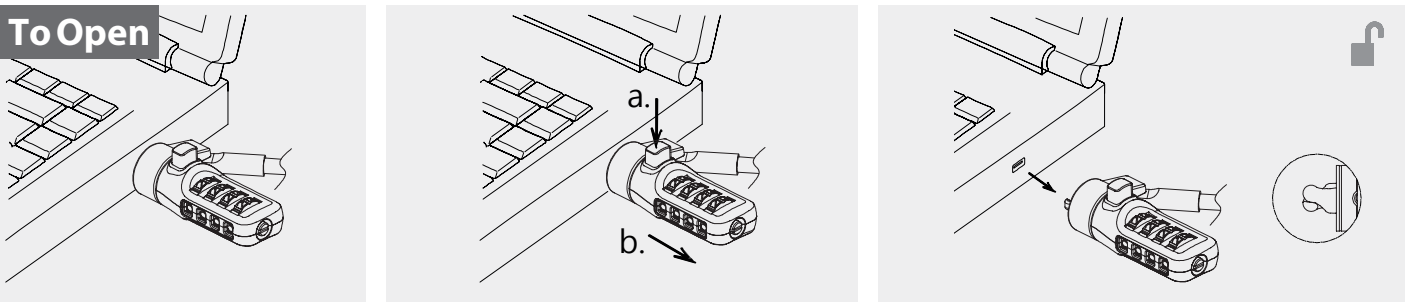

EN For service, manuals, firmware or updates visit www.act-connectivity.com

NL Voor service, handleidingen, firmware updates bezoekt u www.act-connectivity.com FR Pour l'entretien, les manuels, les mises à jour du firmware ou l'assistance, visitez www.act-connectivity.com IT Per servizi, manuali, aggiornamento firmware e supporto visitate www.act-connectivity.com DE Dienstleistungen, Handbücher, Firmware-Updates oder Support-Dienste werden unter www.act-connectivity.com angeboten ES Para obtener asistencia, manuales, actualizaciones de firmware o soporte, visite www.act-connectivity.com PT Para assistência, manuais, atualizações de firmware ou apoio técnico, visite www.act-connectivity.com HU Szerviz, kézikönyvek, firmware-frissítések és támogatás ügyében látogasson el a következő oldalra: www.act-connectivity.com CZ Bezpečnostní informace můžete nalézt na adrese www.act-connectivity.com DK Du kan finde sikkerhedsoplysningerne på www.act-connectivity.com NO Du finner sikkerhetsinformasjon på www.act-connectivity.com FI Turvallisuustiedot löytyvät osoitteesta www.act-connectivity.com SI Varnostne informacije so na voljo na naslovu www.act-connectivity.com BG Информация за безопасност ще откриете на www.act-connectivity.com GR Μπορείτε να βρείτε πληροφορίες ασφαλείας στη διεύθυνση www.act-connectivity.com PL Informacje dotyczące bezpieczeństwa znajdują się pod adresem www.act-connectivity.com.

EN Made in Taiwan

NL Geproduceerd in Taiwan FR Fabriqué en Taiwan IT Prodotto a Taiwan DE Hergestellt in Taiwan ES Hecho en Taiwan PT Fabricado na Taiwan HU Taiwanban készült CZ Vyrobeno na Tchaj-wanu DK Fremstillet i Taiwan NO Laget i Taiwan SE Tillverkad i Taiwan FI Valmistettu Taiwanissa SI Izdelano na Tajvanu BG Произведено в Тайван GR Κατασκευασμένο στην Ταϊβάν PL Wyprodukowano w Tajwan.

5 Year Warranty ACT, Koolhovenstraat 1E, 3772 MT Barneveld, The Netherlands

EN You can find safety information at www.act-connectivity.com/safety