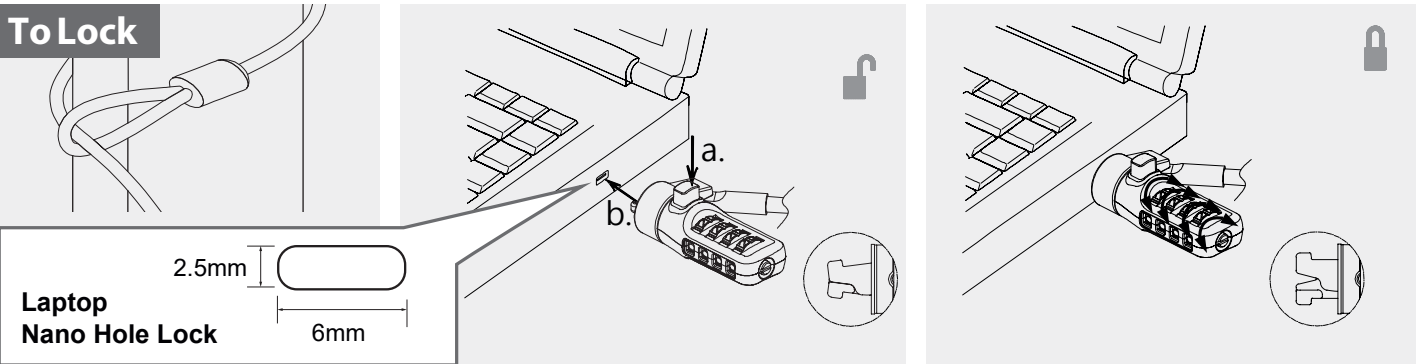

Setting your own combination

1. Turn the Dials to the factory preset combination 0-0-0-0.
2. Turn the Reset Button 90° clockwise with a small flathead screwdriver or similar tool.
3. Turn the Dials to set your own desired combination.
4. Turn the Reset Button 90° counterclockwise back to its original position. Your lock is now ready to open at its new combination.

Keep your combination in a safe and accessible place for future reference.

To Lock

To Open

EN For service, manuals, firmware or updates visit www.act-connectivity.com