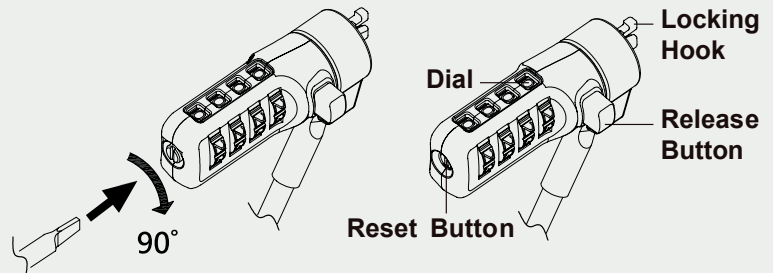

Setting your own combination

1. Turn the Dials to the factory preset combination 0-0-0-0.
2. Turn the Reset Button 90° clockwise with a small flathead screwdriver or similar tool.
3. Turn the Dials to set your own desired combination.
4. Turn the Reset Button 90° counterclockwise back to its original position. Your lock is now ready to open at its new combination.