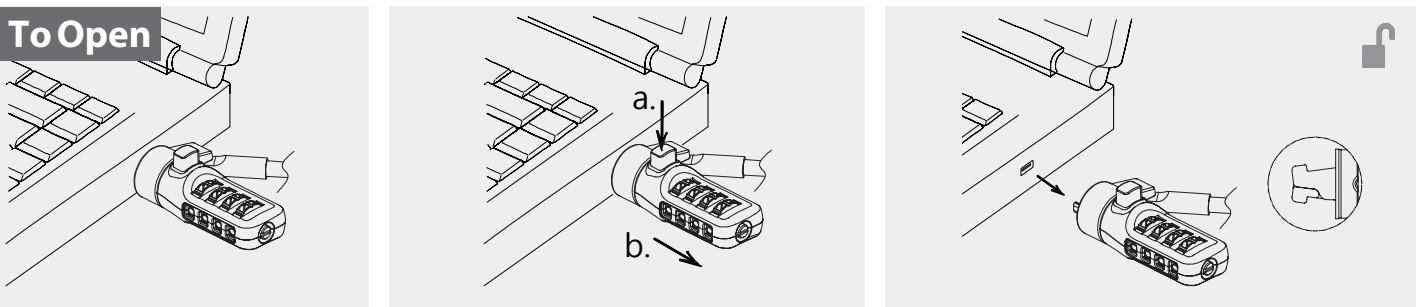

To Open

EN For service, manuals, firmware or updates visit www.act-connectivity.com

NL Voor service, handleidingen, firmware updates bezoekt u www.act-connectivity.com FR Pour l'entretien, les manuels, les mises à jour du firmware ou l'assistance, visitez www.act-connectivity.com IT Per servizi, manuali, aggiornamento firmware e supporto visitate www.act-connectivity.com DE Dienstleistungen, Handbücher, Firmware-Updates oder Support-Dienste werden unter www.act-connectivity.com angeboten ES Para obtener asistencia, manuales, actualizaciones de firmware o soporte, visite www.act-connectivity.com PT Para assistência, manuais, atualizações de firmware ou apoio técnico, visite www.act-connectivity.com HU Szerviz, kézikönyvek, firmware-frissítések és támogatás ügyében látogasson el a következő oldalra: www.act-connectivity.com CZ Bezpečnostní informace můžete nalézt na adrese www.act-connectivity.com DK Du kan finde sikkerhedsoplysningerne på www.act-connectivity.com NO Du finner sikkerhetsinformasjon på www.act-connectivity.com FI Turvallisuuksiedot löytyvät osoitteesta www.act-connectivity.com SI Varnostne informacije so na voljo na naslovu www.act-connectivity.com BG Информация за безопасност ще откриете на www.act-connectivity.com GR Μπορείτε να βρείτε πληροφορίες ασφαλείας στη διεύθυνση www.act-connectivity.com PL Informacje dotyczące bezpieczeństwa znajdują się pod adresem www.act-connectivity.com.

EN Made in Taiwan

NL Geproduceerd in Taiwan FR Fabriqué en Taiwan IT Prodotto a Taiwan DE Hergestellt in Taiwan ES Hecho en Taiwan PT Fabricado na Taiwan HU Taiwanban készült CZ Vyrobeno na Tchaj-wanu DK Fremstillet i Taiwan NO Laget i Taiwan SE Tillverkad i Taiwan FI Valmistettu Taiwanissa SI Izdelano na Tajvanu BG Произведено в Тайван GR Κατασκευασμένο στην Ταϊβάν PL Wyprodukowano w Tajwan.

5 Year Warranty ACT, Koolhovenstraat 1E, 3772 MT Barneveld, The Netherlands

EN You can find safety information at www.act-connectivity.com/safety