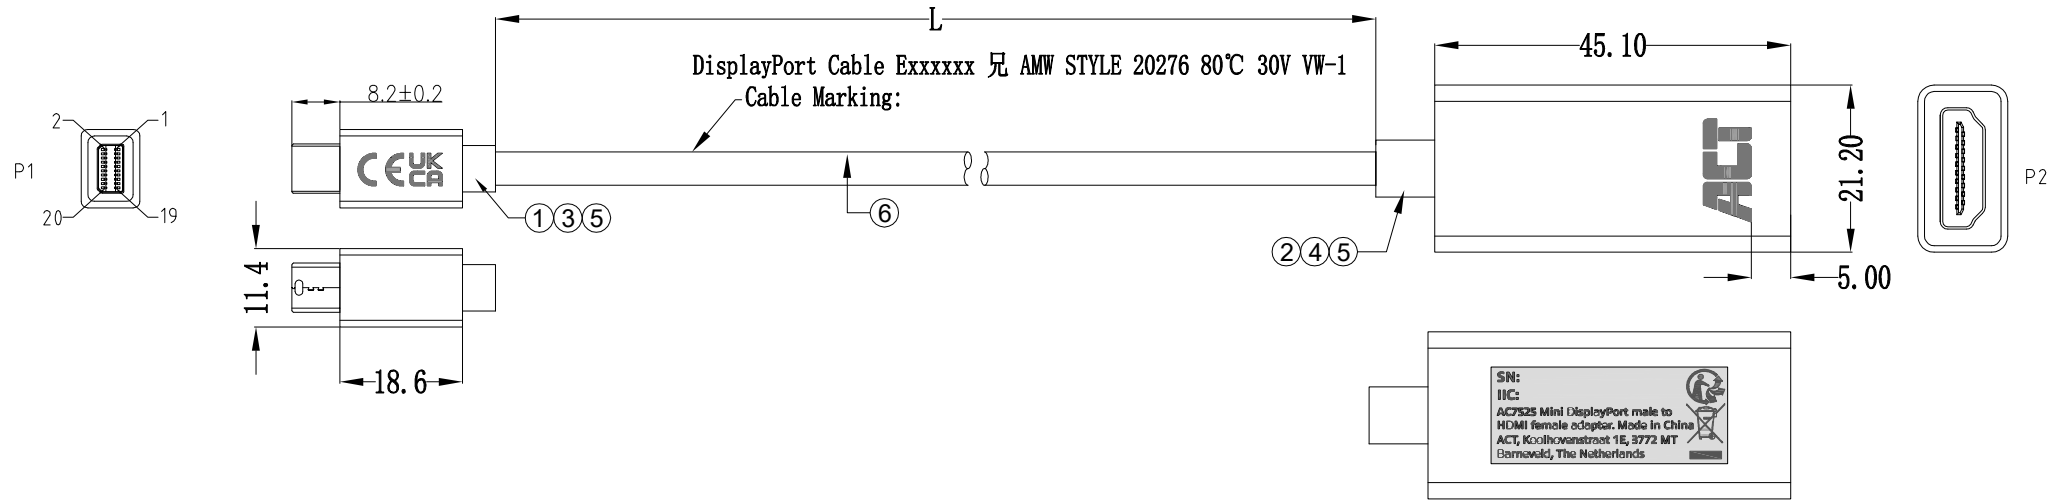

ELECTRICAL TEST:

- 1.100% OPEN SHORT MIS WIRE TEST
- 2.PASS 1080P TEST

CONSUMER ITEM	LENGTH(mm)
AC7525	150±10

Silk: Pantone Cool Gray 11C
13mm x 6mm

Silk: Pantone Cool Gray 11C
12,8mm x 5mm

Bottomlabel: Pantone 429
30mm x 12mm

⑥	Cable	UL20276 #32BC*5P+#32BC*5C+AEB, White PVC Jacket OD:5.0±0.15mm	M
⑤	outer molding	White PVC 45P	10g
④	SHELL	HDMI AF White glossy ABS shell	1PCS
③	SHELL	MINI DP M White glossy ABS shell	1PCS
②	Connector	HDMI AF 19P PIN:G/F,SHELL:Nickel plating	1PCS
①	Connector	MINI DP M 20P PIN:G/F,SHELL:Nickel plating	1PCS
NO.	PART NAME	DESCRIPTION	UNIT

				DESCRIPTION	FINISHED PRODUCT'S FIGURE	SCALE	FIT	UNITS: MM	1RD ANGLE
				MODEL NO.	MAP-011A	△			
APPROVED	CHECKED	DRAWING	DESIGNED	DRAWING NO.	153-164	△			
		YAN	YAN	FINISHING		△	2021/11/30		A1
				MATERIAL		SYM	DATE		REVISION