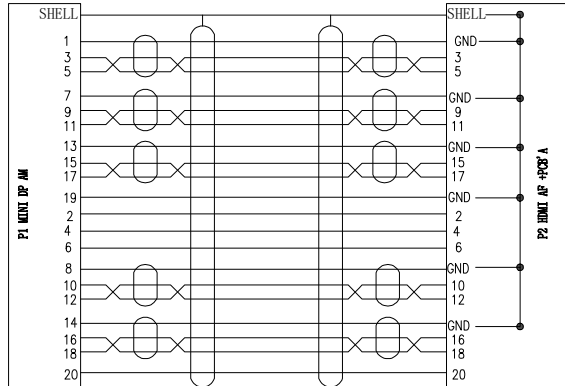

ELECTRICAL TEST:

- 1.100% OPEN SHORT MIS WIRE TEST
- 2.PASS 1080P TEST

CONSUMER ITEM	LENGTH(mm)
AC7525	150±10

Silk: Pantone Cool Gray 11C
13mm x 6mm

Silk: Pantone Cool Gray 11C
12,8mm x 5mm

Bottomlabel: Pantone 429
30mm x 12mm

⑥	Cable	UL20276 #32BC*5P+#32BC*5C+AEB, White PVC Jacket OD:5.0±0.15mm	M
⑤	outer molding	White PVC 45P	10g
④	SHELL	HDMI AF White glossy ABS shell	1PCS
③	SHELL	MINI DP M White glossy ABS shell	1PCS
②	Connector	HDMI AF 19P PIN:G/F,SHELL:Nickel plating	1PCS
①	Connector	MINI DP M 20P PIN:G/F,SHELL:Nickel plating	1PCS
NO.	PART NAME	DESCRIPTION	UNIT

				DESCRIPTION	FINISHED PRODUCT'S FIGURE	SCALE	FIT	UNITS: MM	1RD ANGLE
				MODEL NO.	MAP-011A	△			
APPROVED	CHECKED	DRAWING	DESIGNED	DRAWING NO.	153-164	△			
		YAN	YAN	FINISHING		△	2021/11/30		A1
				MATERIAL		SYM	DATE		REVISION