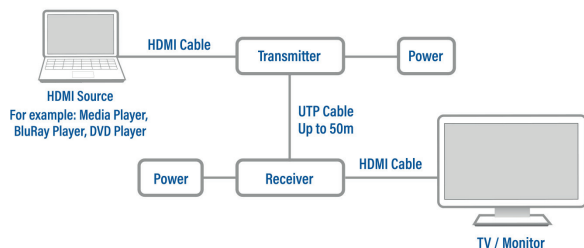

Story

The AC7800 HDMI extender kit allows you to play an HDMI signal up to 50 meters with a maximum resolution of (3D) 1080p @ 60Hz. The Extender kit contains a transmitter and a receiver to connect with HDMI cables to a source device and a TV/monitor. Use one single CAT6 UTP cable up to 50 meters to connect the transmitter with the receiver.

Connecting your devices

Connect the transmitter with an HDMI High Speed cable to your HDMI source and connect the receiver to the TV with an HDMI High Speed cable. The transmitter and receiver are connected with one single UTP cable up to 50 meters. Both the transmitter and the receiver come with an additional AC Adapter.

Full HD
1920 x 1080
@ 60Hz

HDMI
1x Input
1x Output

50 meters
Maximum
Distance
Over Single UTP

| SKU | EAN | SHORT PRINT DESCRIPTION |
|--------|---------------|---------------------------------|
| AC7800 | 8716065403497 | HDMI extender set UTP 50 meters |