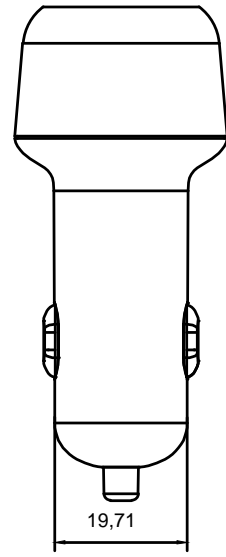

REV.	DESCRIPTION	DESIGN	APPROVAL	DATE
A	AC2200 Car charger 45W with 2x USB-C port	ACT		2021.11.2

ACT