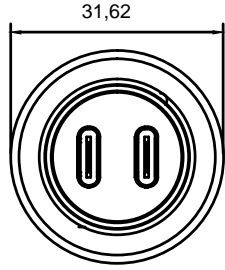

REV.	DESCRIPTION	DESIGN	APPROVAL	DATE
A	AC2200 Car charger 45W with 2x USB-C port	ACT		2021.11.2

ACT