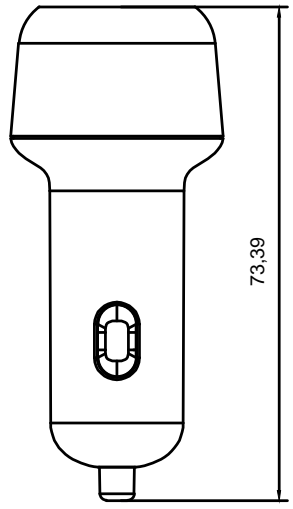

REV.	DESCRIPTION	DESIGN	APPROVAL	DATE
A	AC2200 Car charger 45W with 2x USB-C port	ACT		2021.11.2

ACT